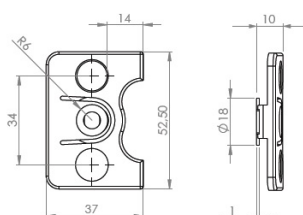

## Description:

Mounting Plate "Smart-Fix" F/Obsession Hinge, Brass, CPL,

## Item number:

15.06.485-0

Units	Box	Carton	HS Code	Barcode
Pcs.	1	100	8302420090	 5704866510240

Obsession Hinge: 15.06.480/481

Smart Fixation plate: 15.06.485/486