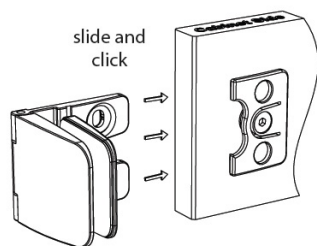

PRODUCT SHEET

Description:

Mounting Plate "Smart-Fix" F/Obsession Hinge, Brass, CPL,

Item number:

15.06.485-0

Units	Box	Carton	HS Code	Barcode
Pcs.	1	100	8302420090	 5704866510240

Obsession Hinge: 15.06.480/481

Smart Fixation plate: 15.06.485/486

SISO A/S

Mileparken 11
DK-2740 Skovlunde
Denmark
VAT: DK 24786013

Phone +45 45 830 900

www.siso.dk
siso@siso.dk

Danske Bank
Nytorv Branch
Copenhagen
SWIFT: DABADKKK

Account no.
4180 3112 112936
IBAN Account
DK7230003112112936