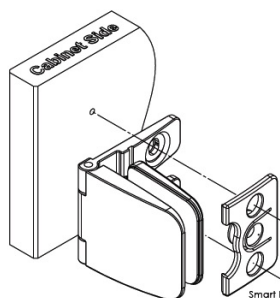

## Description:

Mounting Plate "Smart-Fix" F/Obsession Hinge, Brass, CPL,

## Item number:

15.06.485-0

Units	Box	Carton	HS Code	Barcode
Pcs.	1	100	8302420090	 5704866510240

Obsession Hinge: 15.06.480/481

Smart Fixation plate: 15.06.485/486